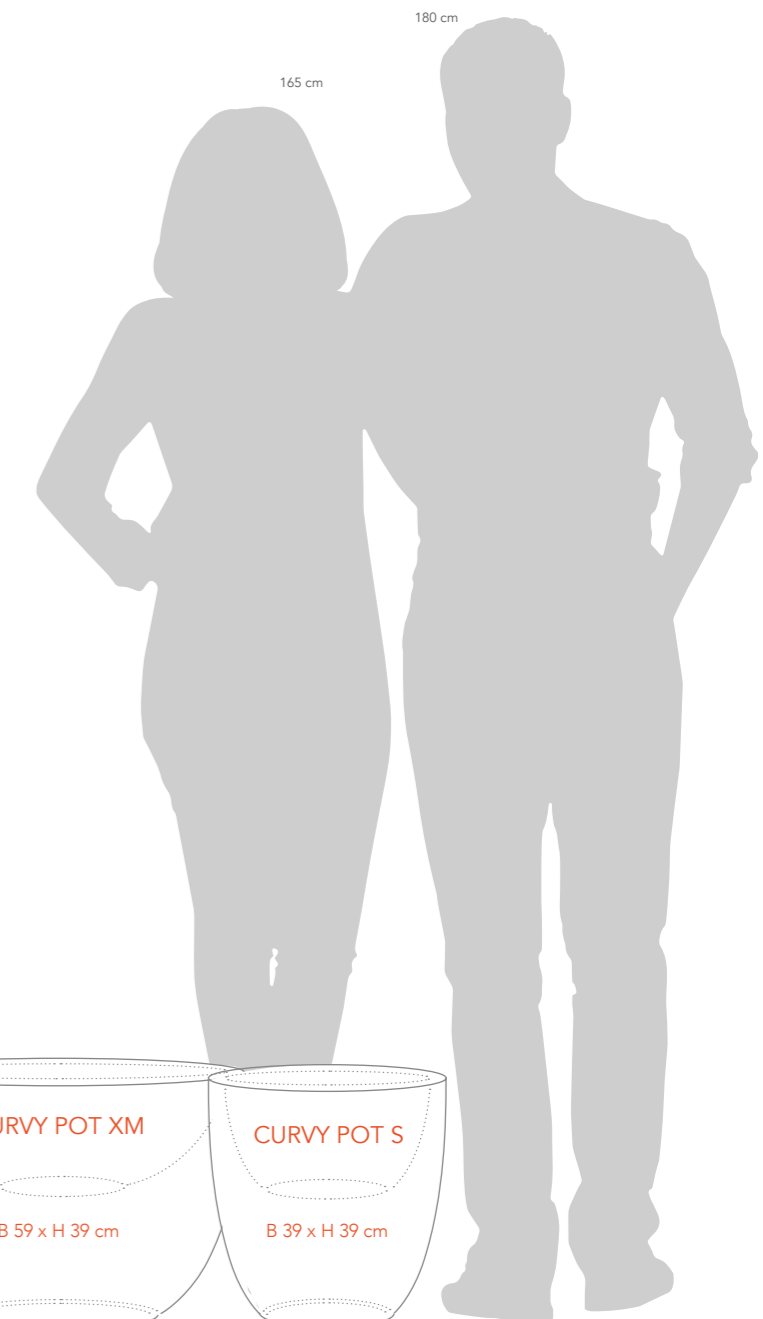

Shining Curvy Pot

SHINING CURVY POT S

32055W	E27 WHITE
32055L	RGB WHITE
32055S	SOLAR WHITE
22036W	E27 TAUPE
22025W	E27 GREY
22014W	E27 SAND
22047W	E27 MINT
GEWICHT:	CA. 2,8 KG
VOLUMEN:	~11 LITER

SHINING CURVY POT XM

32056W	E27 WHITE
32056L	RGB WHITE
32056S	SOLAR WHITE
22037W	E27 TAUPE
22026W	E27 GREY
22015W	E27 SAND
22048W	E27 MINT
GEWICHT:	CA. 5,0 KG
VOLUMEN:	~21 LITER

SHINING CURVY POT M

32054W	E27 WHITE
32054L	RGB WHITE
32054S	SOLAR WHITE
22035W	E27 TAUPE
22024W	E27 GREY
22013W	E27 SAND
22046W	E27 MINT
GEWICHT:	CA. 3,2 KG
VOLUMEN:	~18 LITER

Vorrätig in folgenden Farben:

SHINING CURVY POT XL

32053W	E27 WHITE
32053L	RGB WHITE
32053S	SOLAR WHITE
22034W	E27 TAUPE
22023W	E27 GREY
22012W	E27 SAND
22045W	E27 MINT
GEWICHT:	CA. 7,0 KG
VOLUMEN:	~36 LITER