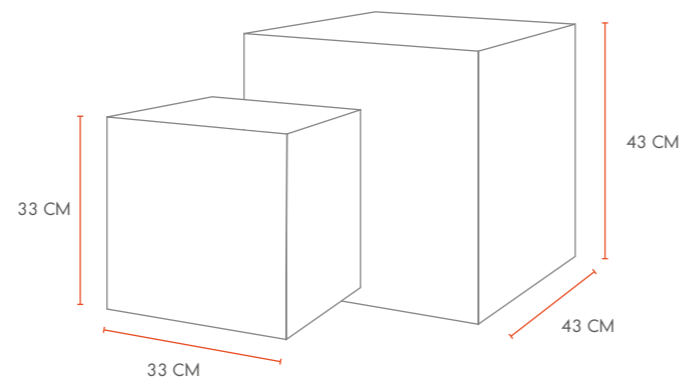

SHINING CUBE 33 IN WHITE
SHINING CUBE 43 IN WHITE