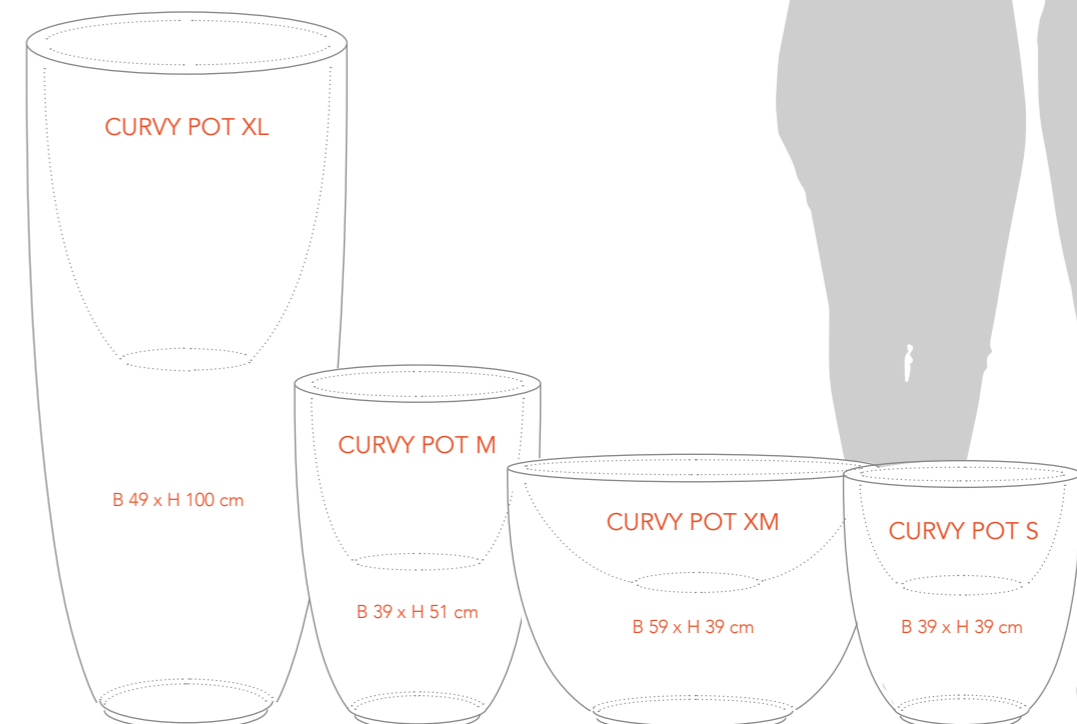

Shining Curvy Pot

SHINING CURVY POT S

32055W	E27 WHITE
32055L	RGB WHITE
32055S	SOLAR WHITE
22036W	E27 TAUPE
22025W	E27 GREY
22014W	E27 SAND
22047W	E27 MINT
GEWICHT:	CA. 2,8 KG
VOLUMEN:	~11 LITER

SHINING CURVY POT XM

32056W	E27 WHITE
32056L	RGB WHITE
32056S	SOLAR WHITE
22037W	E27 TAUPE
22026W	E27 GREY
22015W	E27 SAND
22048W	E27 MINT
GEWICHT:	CA. 5,0 KG
VOLUMEN:	~21 LITER

SHINING CURVY POT M

32054W	E27 WHITE
32054L	RGB WHITE
32054S	SOLAR WHITE
22035W	E27 TAUPE
22024W	E27 GREY
22013W	E27 SAND
22046W	E27 MINT
GEWICHT:	CA. 3,2 KG
VOLUMEN:	~18 LITER

Vorrätig in folgenden Farben:

SHINING CURVY POT XL

32053W	E27 WHITE
32053L	RGB WHITE
32053S	SOLAR WHITE
22034W	E27 TAUPE
22023W	E27 GREY
22012W	E27 SAND
22045W	E27 MINT
GEWICHT:	CA. 7,0 KG
VOLUMEN:	~36 LITER